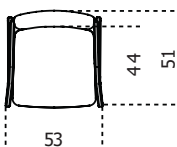

Cm (L x W x H) Inches (L x W x H)
53 x 51 x 74.5 21 x 20¼ x 29½

Finishings

Wood

Black stained
open pore ash

Natural ash

Tobacco stained
ash

White open pore
ash

Leather Cat.L1