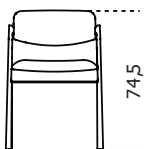

Cm (L x W x H) Inches (L x W x H)
53 x 51 x 74.5 21 x 20¼ x 29½

Finishings

Wood

Black stained
open pore ash

Natural ash

Tobacco stained
ash

White open pore
ash

Leather Cat.L1