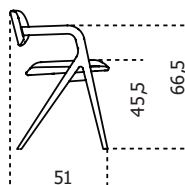

Cm (L x W x H) Inches (L x W x H)
53 x 51 x 74.5 21 x 20¼ x 29½

Finishings

Wood

Black stained
open pore ash

Natural ash

Tobacco stained
ash

White open pore
ash

Leather Cat.L1